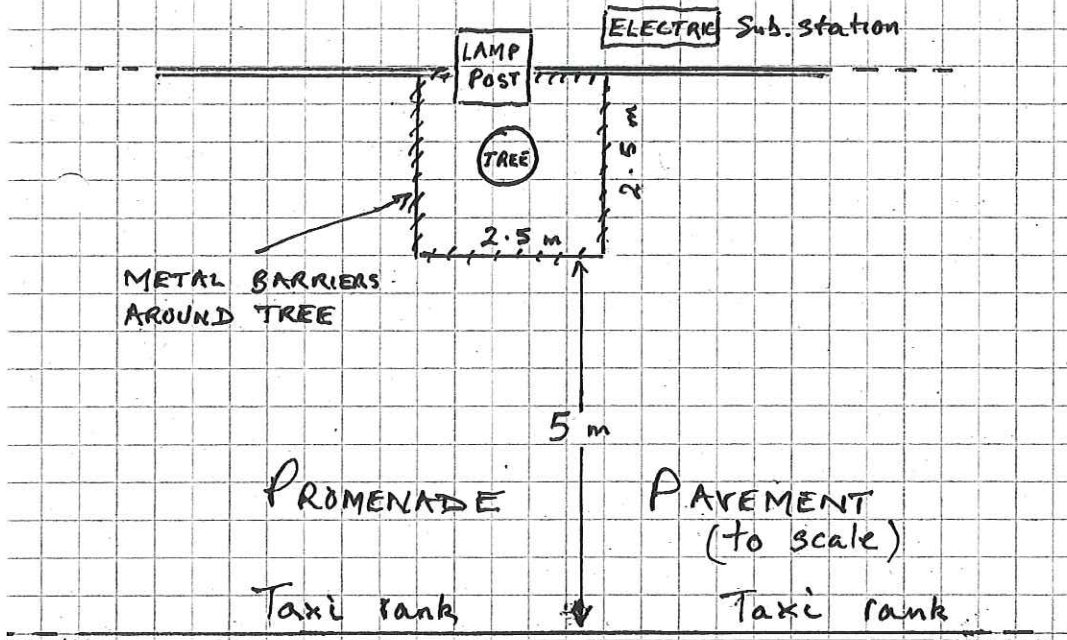

ROTARY (RCCN)

DEC. 2015

TREE OF LIGHT

PROPOSED SITE

LONG GARDENS

ROADWAY

SHOPS / Whistles

Little Promenade